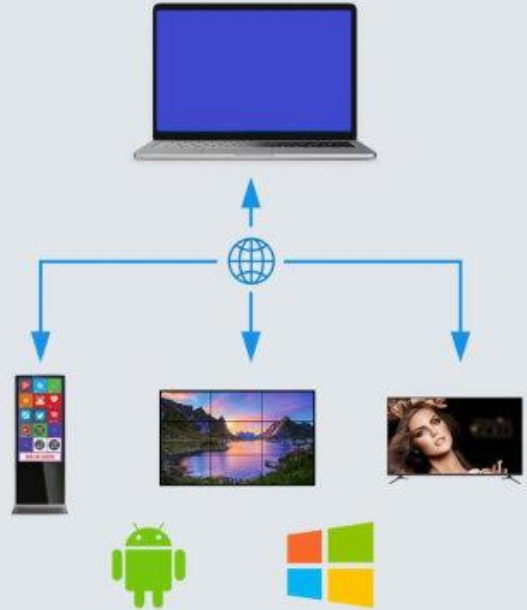

| 5201-Player

Universal Edge Controller [HDMI Display] Digital Signage

Specification

Model	5201-Player
HARDWARE	
RAM	8 GB
ROM	128 GB
OS	Windows
NETWORK	
Port number	1
Port Type	RJ-45 Connector
Speed	10 / 100 Mbps (Auto Detect)
Protocol	ARP, IP, ICMP, UDP, TCP, HTTP, MQTT, Modbus, DDNS, NTP
Mode	TCP Server / TCP Client / UDP
Setup	HTTP Browser Setup (IE, Chrome, Firefox)
Security	Setup Password
Protection	Built-in 1.5KV Magnetic Isolation
Database	Scheduling Work Report
Scheduling	Manual playback control (optional tablet control)
USB	
Port number	2
Port Type	2 USB Port
SYSTEM	
OS Supported	Windows
Configuration	Web Browser
POWER	
Input	DC 12 V 2000mA @ 12VDC
TEMPERATURE	
Operating	-20°C ~ 75°C
Storage	-40°C ~ 85°C
HUMIDITY	
Operating	10% ~ 95% non-condensing
Storage	5% ~ 95% non-condensing

**Design and specifications are subject to change without prior notice.*

Applications

1 Bukit Batok Crescent #05-19 WCEGA Plaza 658064, Singapore
www.vix.com.sg